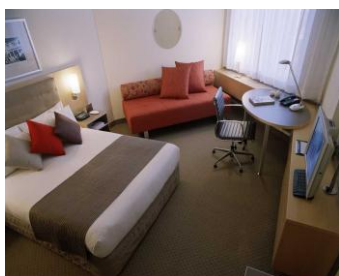

Pyrmont View Room

Single Room: Queen Bed
Double Room: Queen Bed
Twin Room: 2 Double Beds
Additional Person: A\$60.00 per person (subject to increase and availability)
Can accommodate a maximum of 3 people

Harbour View Room

Single Room: Queen Bed
Double Room: Queen Bed
Twin Room: 2 Double Beds
Additional Person: A\$60.00 per person (subject to increase and availability).
Can accommodate a maximum of 3 people

Room Facilities

- Air Conditioning
- Cable TV
- Tea & Coffee Making Facilities
- IDD/DDD
- Individually Controlled Air Conditioning
- Laundry Valet Service
- Pay Movies
- Television
- In-room Safe
- Bath
- Ensuite Bathroom with Shower over bath
- Fridge
- Internet Access (extra charges)
- Iron & Ironing Board
- Key Card System
- Mini Bar
- Radio in Room
- Hairdryer